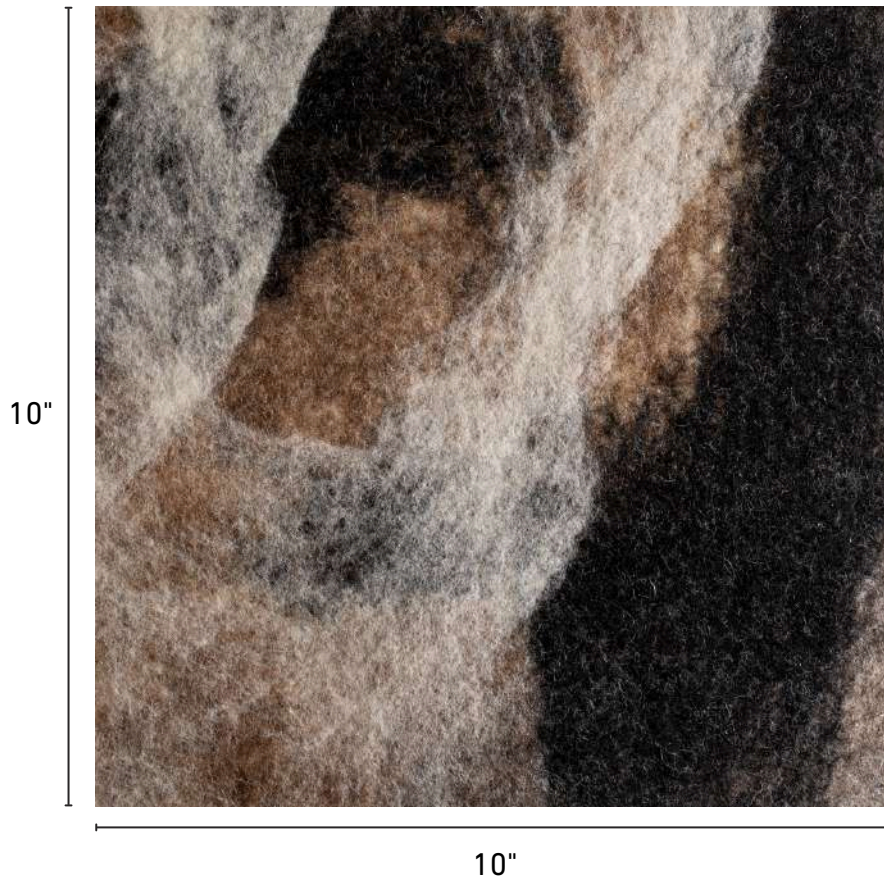

JG·SWITZER

FABRICS

TAHOE WITH BLACK

# TAHOE WITH BLACK

We celebrate this buttery brown-sugar coloring from one of our favorite breeds. Shetland wool is imported from UK to maintain consistent colorways.

## SPECIFICATIONS

---

CONTENT	100% wool
WIDTH	53/54"
USE	Pillows, upholstery, window treatments
CARE	Spot clean. Dry clean.
CFA OFFERED	Yes
MINIMUM ORDER	3 yards
CATEGORY	Specialty
SKU	FA-MI-WA
CUSTOMIZATION	Yes. Custom width available up to 65". Stain Guard treatment available. Custom patterns and colorways available, please inquire.

OTHER COLORWAYS

---

TAHOE WITH CREAM