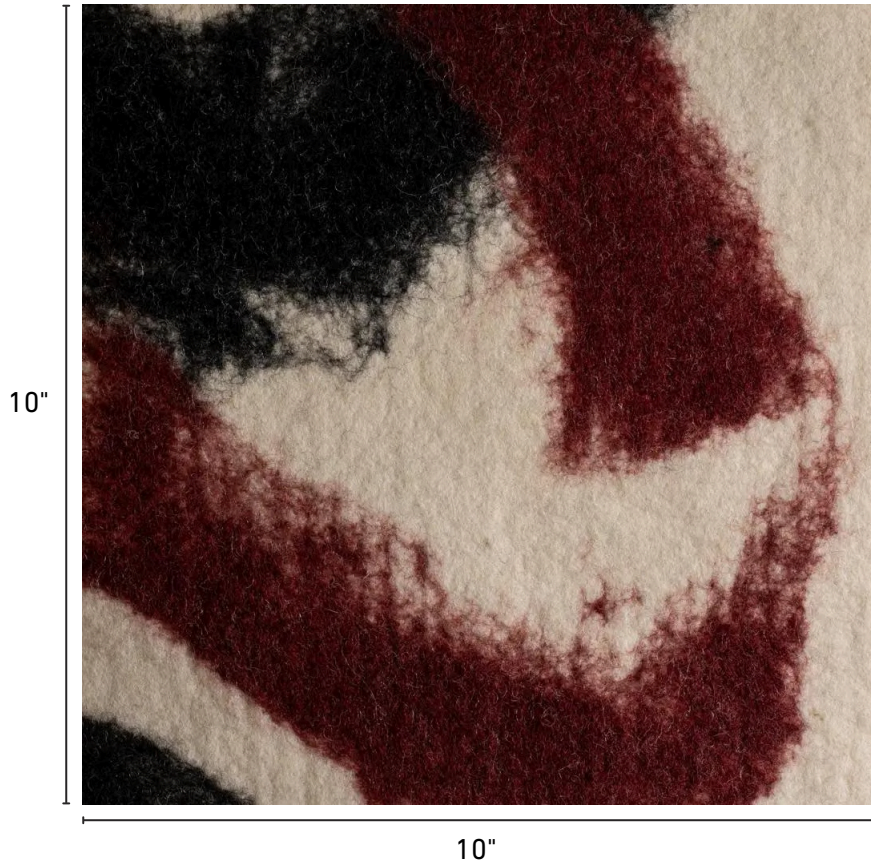

PAINTERLY BLACK & RED

On a creamy white felted wool base, a mix of charcoal and white pre-felted and hand cut wool pieces are laid out by hand in a patchwork pattern.

SPECIFICATIONS

CONTENT	100% wool
WIDTH	53/54"
USE	Pillows, upholstery, window treatments
CARE	Spot clean. Dry clean.
CFA OFFERED	Yes
MINIMUM ORDER	3 yards
CATEGORY	Painterly
SKU	FA-PA-R
CUSTOMIZATION	Yes. Custom width available up to 65". Stain Guard treatment available. Custom patterns and colorways available, please inquire.

OTHER COLORWAYS

PAINTERLY BLACK & WHITE