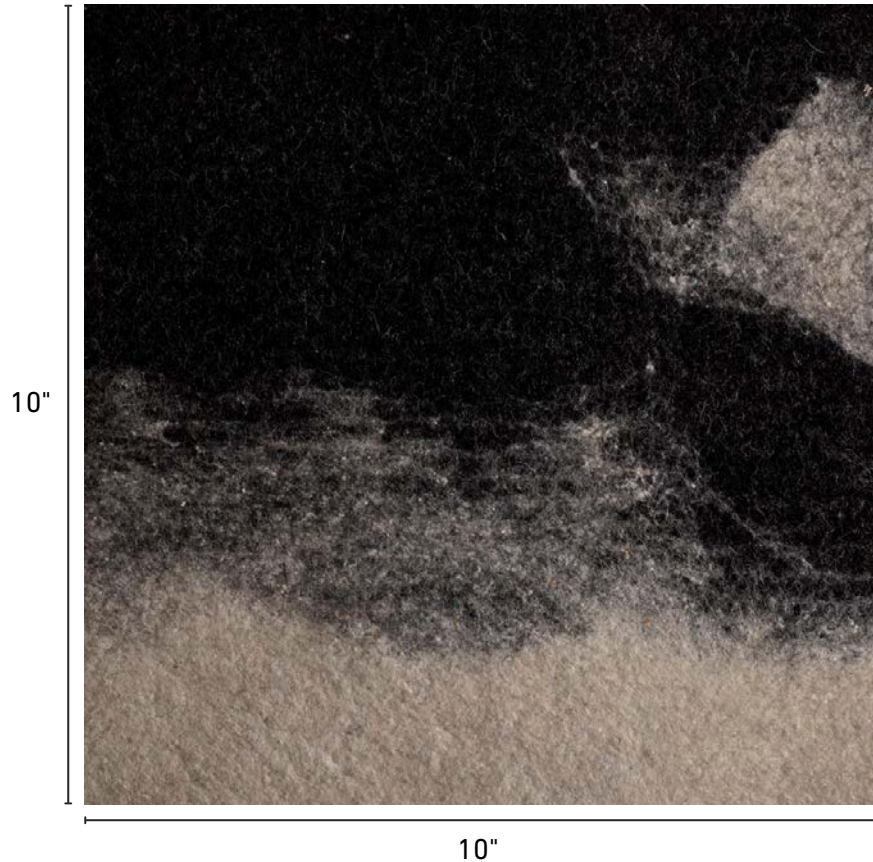

JG·SWITZER

FABRICS

GENESIS

Photo by COUP D'ETAT SF Showroom -
Buffa Chair designed by COUP STUDIO

GENESIS

GENESIS captures the dynamic essence of the cosmos, radiating boldness and energy. This all-natural felted wool fabric features black wool with silk glazes and is full of movement.

SPECIFICATIONS

CONTENT	Wool with silk
WIDTH	53/54"
USE	Pillows, upholstery, window treatments
CARE	Spot clean. Dry clean.
CFA OFFERED	Yes
MINIMUM ORDER	3 yards
CATEGORY	Special Effects
SKU	FA-GE-SI-BW
CUSTOMIZATION	Yes. Custom width available up to 65". Stain Guard treatment available. Custom patterns and colorways available, please inquire.