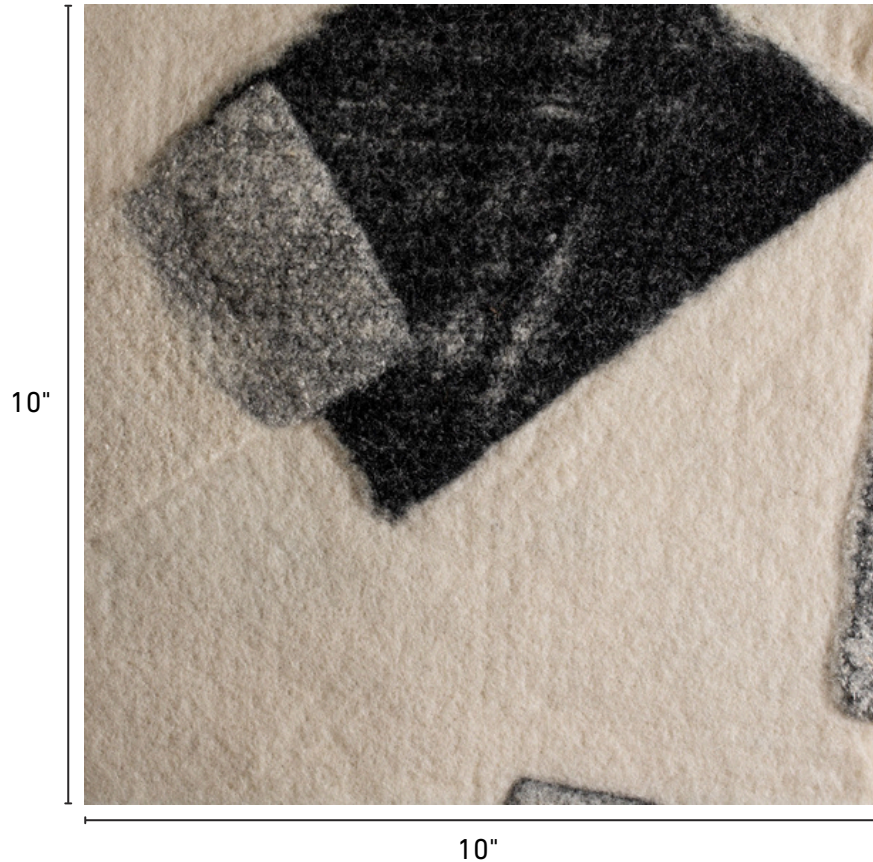

JG·SWITZER

FABRICS

ABSTRACT BLACK & WHITE

Photo: Coup D'Etat SF Showroom, pictured with COUP STUDIO Cuba Sectional Sofa

ABSTRACT BLACK & WHITE

On a creamy white felted wool base, a mix of charcoal and white pre-felted and hand cut wool pieces are laid out by hand in a patchwork pattern.

SPECIFICATIONS

CONTENT	100% wool
WIDTH	53/54"
USE	Pillows, upholstery, window treatments
CARE	Spot clean. Dry clean.
CFA OFFERED	Yes
MINIMUM ORDER	3 yards
CATEGORY	Special Effects
SKU	FA-AB-BL
CUSTOMIZATION	Yes. Custom width available up to 65". Stain Guard treatment available. Custom patterns and colorways available, please inquire.